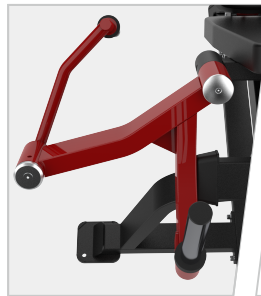

The ergonomically angled back pad provides reliable scapular support, while the Pneumatic Infinite Seat Adjustment allows users of various body types to quickly find the optimal training position, ensuring biomechanical alignment and training effectiveness.

### 360° Adaptive Rotating Handles

Naturally rotate with the movement path, maintaining neutral wrist alignment to reduce joint stress and enhance comfort and safety.

### Smooth Adaptive Arm Path

Ensures stable, fluid motion with every repetition, enhancing control and maximizing target muscle activation.