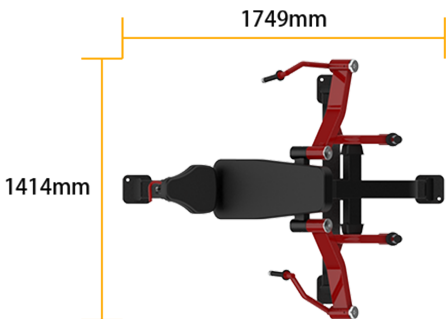

**DH PLATE LOADED SERIES****DH049 - CHEST FLY****PRODUCT OVERVIEW**

The DH049 is a premium plate-loaded strength training machine designed specifically for pectoralis major development. With a modern aesthetic and robust construction, it is ideal for use in large commercial gyms and upscale personal training studios. The training arms follow a scientifically optimized path that aligns with the muscle fiber orientation of the chest and the natural biomechanics of the shoulder joint, ensuring smooth, stable, and effective fly movements.

The ergonomically angled back pad provides reliable scapular support, while the Pneumatic Infinite Seat Adjustment allows users of various body types to quickly find the optimal training position, ensuring biomechanical alignment and training effectiveness.

## Specifications

Dimension:	1749*1414*1095mm
Net Weight:	103kg
Max Load Capacity:	120kg
Main Frame Tubing:	J50x100x2.5
Target Muscle Groups:	Chest, anterior deltoids
Standard Color Scheme:	DH Series standard color scheme