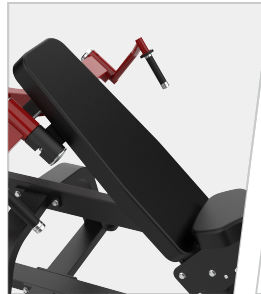

The ergonomically angled back pad provides reliable scapular support, while the Pneumatic Infinite Seat Adjustment allows users of various body types to quickly find the optimal training position, ensuring biomechanical alignment and training effectiveness.

### 360° Adaptive Rotating Handles

Naturally rotate with the movement path, maintaining neutral wrist alignment to reduce joint stress and enhance comfort and safety.

### Smooth Adaptive Arm Path

Ensures stable, fluid motion with every repetition, enhancing control and maximizing target muscle activation.

### Pneumatic Infinite Seat Adjustment

One-hand operation for quick and precise seat height adjustment, aligning force paths with body structure across user profiles.