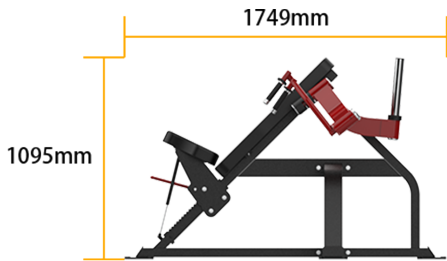

**DH PLATE LOADED SERIES****DH049 - CHEST FLY****PRODUCT OVERVIEW**

The DH049 is a premium plate-loaded strength training machine designed specifically for pectoralis major development. With a modern aesthetic and robust construction, it is ideal for use in large commercial gyms and upscale personal training studios. The training arms follow a scientifically optimized path that aligns with the muscle fiber orientation of the chest and the natural biomechanics of the shoulder joint, ensuring smooth, stable, and effective fly movements.

Equipped with 360° adaptive rotating handles, the machine automatically accommodates the user's hand positioning throughout the movement, helping maintain a neutral wrist alignment to reduce joint stress and enhance training safety. The adaptive swing arms further refine movement fluidity and stability, ensuring each repetition targets the intended muscles with precision and control.

The ergonomically angled back pad provides reliable scapular support, while the Pneumatic Infinite Seat Adjustment allows users of various body types to quickly find the optimal training position, ensuring biomechanical alignment and training effectiveness.

## Specifications

Dimension:	1749*1414*1095mm
Net Weight:	103kg
Max Load Capacity:	120kg
Main Frame Tubing:	J50x100x2.5
Target Muscle Groups:	Chest, anterior deltoids
Standard Color Scheme:	DH Series standard color scheme