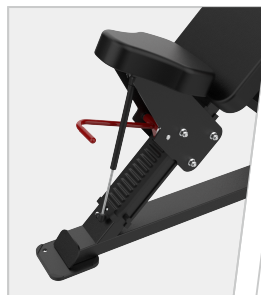

### 360° Adaptive Rotating Handles

Naturally rotate with the movement path, maintaining neutral wrist alignment to reduce joint stress and enhance comfort and safety.

### Smooth Adaptive Arm Path

Ensures stable, fluid motion with every repetition, enhancing control and maximizing target muscle activation.

### Pneumatic Infinite Seat Adjustment

One-hand operation for quick and precise seat height adjustment, aligning force paths with body structure across user profiles.