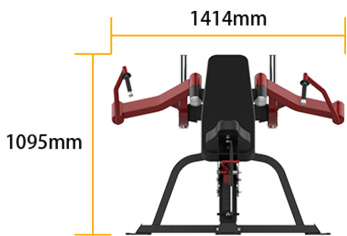

**DH PLATE LOADED SERIES****DH049 - CHEST FLY****PRODUCT OVERVIEW**

The DH049 is a premium plate-loaded strength training machine designed specifically for pectoralis major development. With a modern aesthetic and robust construction, it is ideal for use in large commercial gyms and upscale personal training studios. The training arms follow a scientifically optimized path that aligns with the muscle fiber orientation of the chest and the natural biomechanics of the shoulder joint, ensuring smooth, stable, and effective fly movements.

The ergonomically angled back pad provides reliable scapular support, while the Pneumatic Infinite Seat Adjustment allows users of various body types to quickly find the optimal training position, ensuring biomechanical alignment and training effectiveness.

## Specifications

Dimension:	1749*1414*1095mm
Net Weight:	103kg
Max Load Capacity:	120kg
Main Frame Tubing:	J50x100x2.5
Target Muscle Groups:	Chest, anterior deltoids
Standard Color Scheme:	DH Series standard color scheme

### Pneumatic Infinite Seat Adjustment

One-hand operation for quick and precise seat height adjustment, aligning force paths with body structure across user profiles.