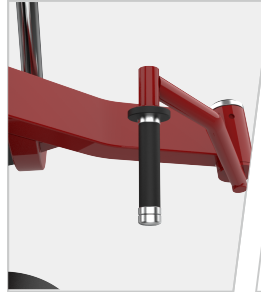

Product Features

360° Adaptive Rotating Handles

Naturally rotate with the movement path, maintaining neutral wrist alignment to reduce joint stress and enhance comfort and safety.